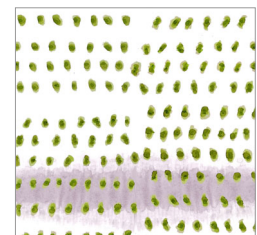

FERRAN

KATHRYN FERRAN KAYAJAN

Hand-crafted | Textiles & Wallpapers

Office & Design Studio
212-865-1303
sales@ferrantextiles.com

Roll View

Colors:

Navy

Ocean

Olive

Pebble

Pattern: TIGER SHELL - Wallpaper

Collection: SCAPES

Origin: England

Repeat: 27.5"H x 15"V

Roll Length: 11 Yards

Ground: Coated Parchment Paper

Width: 27.5"

Sold by the roll

Pre-pasted: No

Pre-trimmed: Yes

Straight Match

For custom color or alternate ground paper, please contact the Ferran Sales Team.