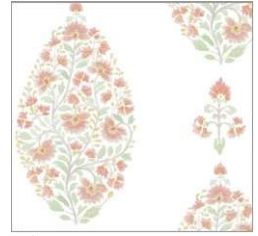

Colors:

Clay