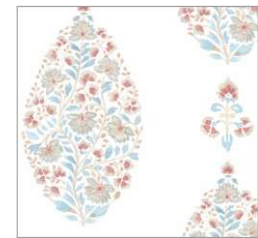

Driftwood

Indigo

Violet

Pattern: PALAMPORE- Wallpaper

Collection: INDIENNE

Origin: England

Ground: Matte Parchment Paper

Pre-pasted: No