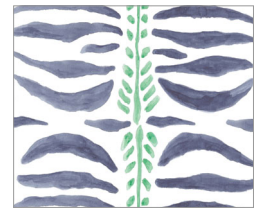

FERRAN

KATHRYN FERRAN KAYAJAN

Hand-crafted | Textiles & Wallpapers

Office & Design Studio
212-865-1303
sales@ferrantextiles.com

Roll View

Colors:

Clay

graphite

Indigo

Khaki

Starling

Terra

Pattern: EQUUS - Wallpaper

Collection: SERENGETI

Origin: England

Ground: Matte Parchment Paper

Pre-pasted: No

Repeat: 5.5"H x 8"V

Width: 27.5"

Pre-trimmed: Yes

Roll Length: 11 Yards

Sold by the roll

Straight Match

For custom color or alternate ground paper, please contact the Ferran Sales Team.